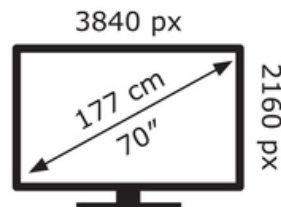

# ENERG

LG Electronics

70NANO763QA

**124** kWh/1000h

ABCDEF**G**

**169** kWh/1000h

2019/2013